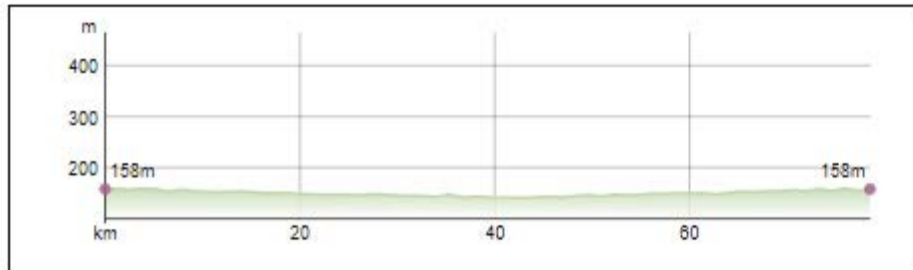

Result:

Altitude Difference	300.00m
---------------------	---------

Distance	78.52km
----------	---------

Walking Time	1170min
--------------	---------

Normal Cycling Time	325min
---------------------	--------

Offroad Cycling Time	285min
----------------------	--------

Race Cycling Time	195min
-------------------	--------