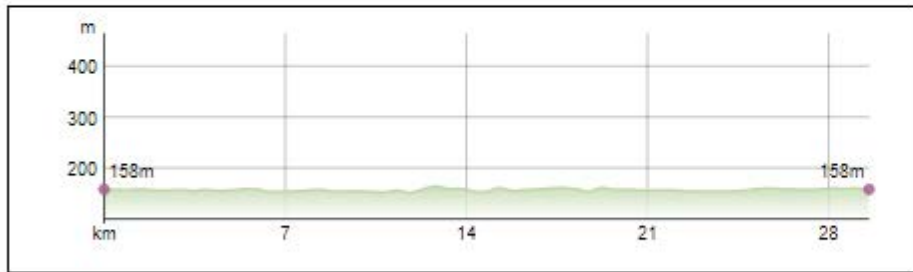

Result:

Altitude Difference	300.00m
---------------------	---------

Distance	29.56km
----------	---------

Walking Time	450min
--------------	--------

Normal Cycling Time	130min
---------------------	--------

Offroad Cycling Time	115min
----------------------	--------

Race Cycling Time	80min
-------------------	-------