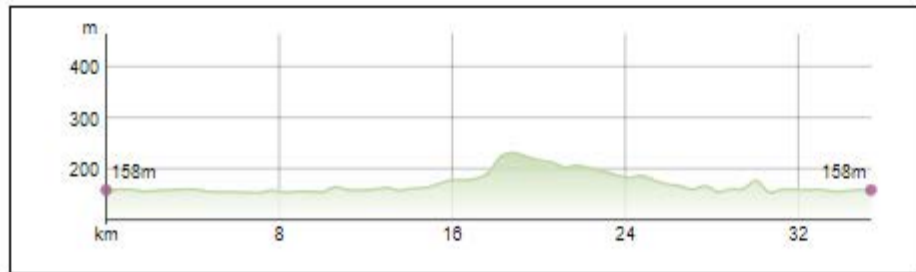

## Result:

Altitude Difference	100.00m
---------------------	---------

Distance	35.36km
----------	---------

Walking Time	540min
--------------	--------

Normal Cycling Time	180min
---------------------	--------

Offroad Cycling Time	160min
----------------------	--------

Race Cycling Time	110min
-------------------	--------