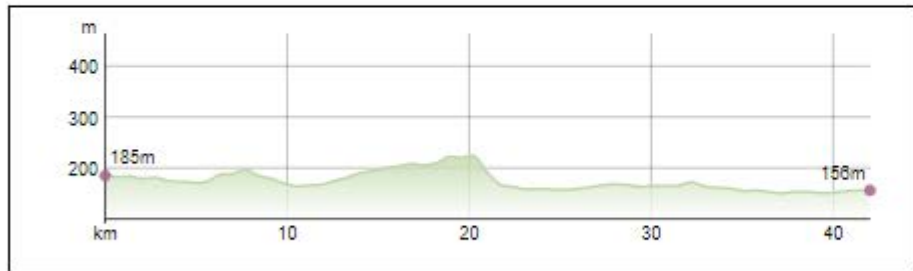

Result:

Altitude Difference	90.00m
---------------------	--------

Distance	42.02km
----------	---------

Walking Time	645min
--------------	--------

Normal Cycling Time	180min
---------------------	--------

Offroad Cycling Time	155min
----------------------	--------

Race Cycling Time	110min
-------------------	--------